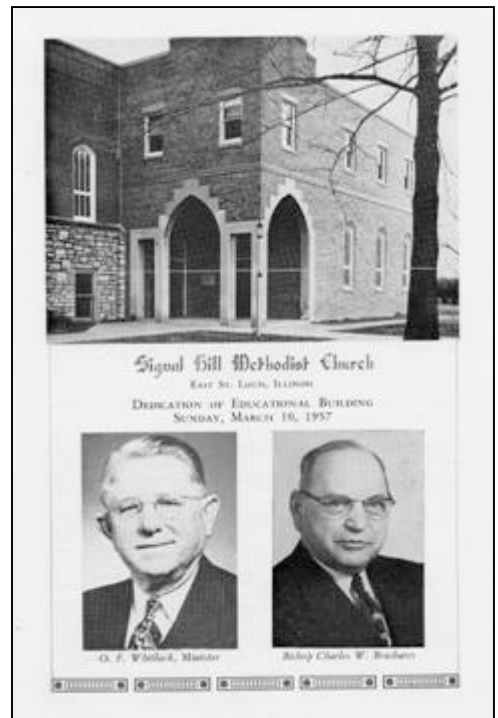

The new educational building was begun in 1952 and dedicated in 1957.